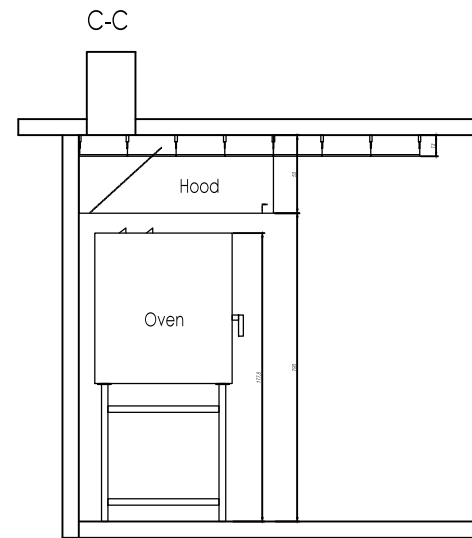

ELEGANCE Kitchen
20 m²

ELEGANCE Kitchen

- 01- Work table with scraping hole
- 02- Bain marie with 4 x GN 1/1 containers
- 03- Work table without bottom shelf
- 03*- Built-in heated plate lowerator
- 04- Crystal Gas powered fry top
- 04*- Crystal gas oven
- 05 - Crystal electric range with 4 burners
- 06- Crystal electric fryer
- 07- Hood
- 08- Work table with bottom shelf
- 09- Washing table with single sink
- 10- Washing table with single sink
- 11- Pre-rinse
- 12- Undercounter washing table
- 13- Convection oven GN 1/1*10
- 14- Hood
- 15- Storage shelf
- 16- Upright refrigerator
- 17- Upright deepfreezer
- 18- Work table with polyethilen top
- 19- Garbage pail with cover
- 20- Servicing shelf